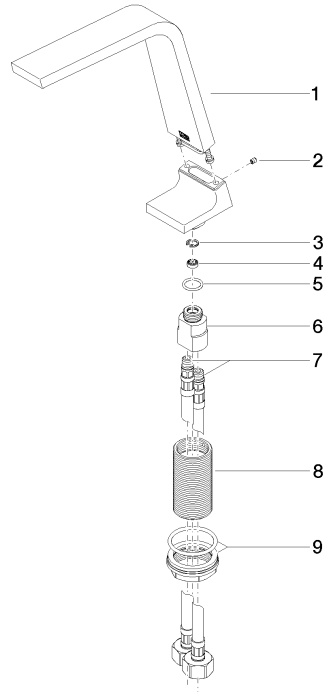

- max. recess depth 125 mm
- min. recess depth 90 mm

**Recommended miscellaneous**

**Extension for Touchfree 500 mm -** 12 765 970 90

**CL.1 eSET Touchfree Basin mixer without pop-up waste with temperature setting - Chrome**

**CL.1 eSET Touchfree Basin mixer without pop-up waste with temperature setting - Chrome**

CL.1

ST 010 103 1705

- 160mm projection
- fixed spout
- rectangular spray pattern with 40 individual jets
- height of mixer 204 mm
- height up to aerator 190 mm
- hole diameter 35 mm
- 2x screw-in M 10 x 1 pressure hose, leak-tested
- 1/2" connection
- max. flow 4 l/min
- lead-free
- This product can help a building meet the requirements of Green Building Rating Systems, e.g. LEED®, BREEAM®, DGNB

---

CL.1

ST 010 103 1705

ST 010 103 1705  
mm [inches]

**Flow rate chart**

**Certificates**

GDV\_0400279.      LGA\_28686.      IAPMO\_N-4976.      IAPMO\_8834 (1).      IAPMO\_4976 (6).  
WRAS\_1512011.      IAPMO\_6397.

**Spare parts list**

No.	Item Number	Name	Quantity used	Delivery time
1	90 11 70 003 00-00	spout	1	10
2	09 31 11 044 90	pin	1	2
3	09 16 01 016 90	ring	1	2
4	09 23 01 034 90	flow reducer	1	2
5	09 14 10 130 90	seal	1	2
6	09 11 10 055 10 90	connection	1	2
7	04 30 04 019 00 90	hose	2	2
8	09 30 01 208 90	connection	1	2
9	04 23 10 044 06 90	fixing set	1	2