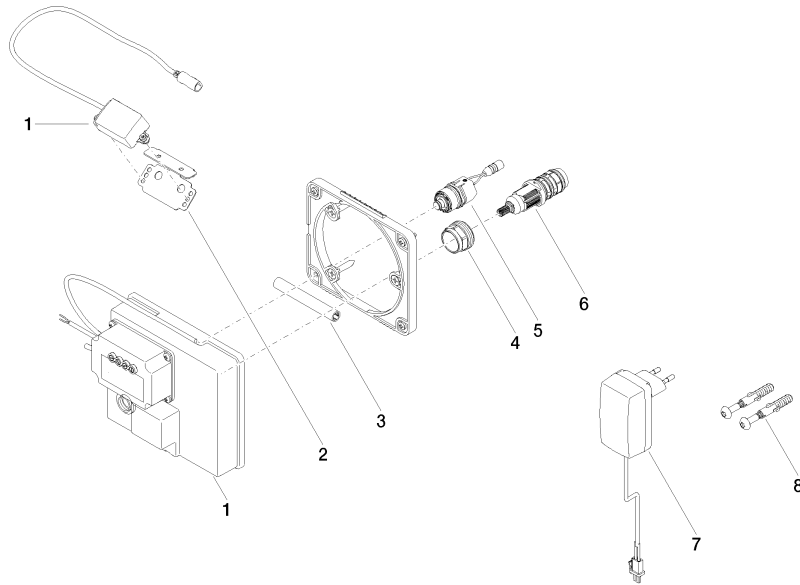

- max. recess depth 125 mm
- min. recess depth 90 mm

**Recommended miscellaneous**

**Extension for Touchfree 500 mm -** 12 765 970 90

**CL.1 eSET Touchfree Basin mixer without pop-up waste with temperature setting - Chrome**

CL.1

ST 010 103 1705  
mm [inches]

**Certificates**

LGA_29120.	WRAS_1906116.	IAPMO_EGS.	CE000001_eSet_Tou chfree_20171206_D E_signed.	CE000002_eSet_Tou chfree_20171206_E N_signed.
LGA_29119.				

ST 010 103 1705

**Spare parts list**

No.	Item Number	Name	Quantity used	Delivery time
1	90 10 01 177 00 90	electronic accessories	1	2
2	90 17 20 199 00 90	holder	1	2
3	90 23 01 124 00 90	sleeve	1	2
4	09 23 10 129 90	nut	1	2
5	04 30 50 079 00 90	valve	1	2
6	90 15 02 013 00 90	cartridge	1	2
7	04 10 01 246 00 90	electronic accessories	1	2
8	04 30 31 024 01 90	fixing set	1	2

**CL.1 eSET Touchfree Basin mixer without pop-up waste with temperature setting - Chrome**

CL.1

ST 010 103 1705

- 160mm projection
- fixed spout
- rectangular spray pattern with 40 individual jets
- height of mixer 204 mm
- height up to aerator 190 mm
- hole diameter 35 mm
- 2x screw-in M 10 x 1 pressure hose, leak-tested
- 1/2" connection
- max. flow 4 l/min
- lead-free
- This product can help a building meet the requirements of Green Building Rating Systems, e.g. LEED®, BREEAM®, DGNB