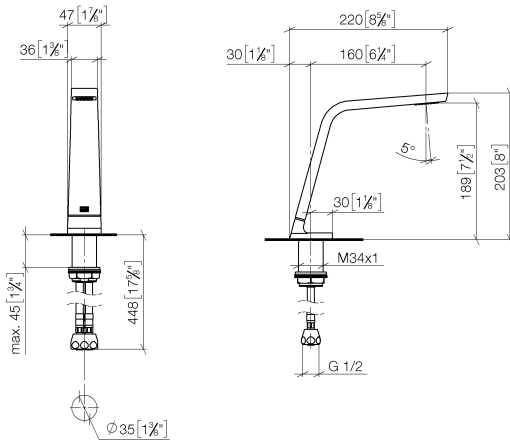

**CL.1 eSET Touchfree Basin mixer without pop-up waste with temperature setting - Chrome**

CL.1

ST 010 103 1705

- 160mm projection
- fixed spout
- rectangular spray pattern with 40 individual jets
- height of mixer 204 mm
- height up to aerator 190 mm
- hole diameter 35 mm
- 2x screw-in M 10 x 1 pressure hose, leak-tested
- 1/2" connection
- max. flow 4 l/min
- lead-free
- This product can help a building meet the requirements of Green Building Rating Systems, e.g. LEED®, BREEAM®, DGNB

---

CL.1

ST 010 103 1705

ST 010 103 1705  
mm [inches]

**Flow rate chart**

**Certificates**

GDV\_0400279.      LGA\_28686.      IAPMO\_N-4976.      IAPMO\_8834 (1).      IAPMO\_4976 (6).  
WRAS\_1512011.      IAPMO\_6397.

**Spare parts list**

No.	Item Number	Name	Quantity used	Delivery time
1	90 11 70 003 00-00	spout	1	10
2	09 31 11 044 90	pin	1	2
3	09 16 01 016 90	ring	1	2
4	09 23 01 034 90	flow reducer	1	2
5	09 14 10 130 90	seal	1	2
6	09 11 10 055 10 90	connection	1	2
7	04 30 04 019 00 90	hose	2	2
8	09 30 01 208 90	connection	1	2
9	04 23 10 044 06 90	fixing set	1	2